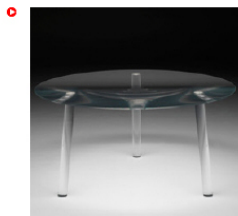

DESIGN AREAS

BATHROOM
BUILDING
COMFORT
FURNITURE
KITCHENS
LIGHTING

DESIGNERS

DESIGN COMPANIES

Newsletter
Registration

SEARCH

RSS Feed

SEE THIS IN 3D

DOWNLOAD
PicLens

pag. 1 - 2 - 3 - 4 - 5 - 6 - 7 - 8 - 9 - 10 - 11 - 12 - 13 - 14 - 15

16 - 17 - 18 - 19 - 20 - 21 - 22 - 23 - 24 - 25 - 26 - 27 - 28 - 29 - 30
31 - 32 - 33 - 34 - 35 - 36 - 37 - 38 - 39 - 40 - 41 - 42 - 43 - 44 - 45
46 - 47 - 48 - 49 - 50 - 51 - 52 - 53 - 54 - 55 - 56 - 57 - 58 - 59 - 60
61 - 62 - 63 - 64 - 65 - 66 - 67 - 68 - 69 - 70 - 71 - 72 - 73 - 74 - 75
76 - 77 - 78 - 79 - 80 - 81 - 82 - 83 - 84 - 85 - 86 - 87 - 88 - 89 - 90
91 - 92 - 93 - 94 - 95 - 96 - 97 - 98 - 99 - 100 - 101 - 102 - 103 - 104 - 105
106 - 107 - 108 - 109 - 110 - 111 - 112 - 113 - 114 - 115 - 116 - 117 - 118 -
119 - 120
121 - 122 - 123 - 124 - 125 - 126 - 127 - 128 - 129 - 130 - 131 - 132 - 133 -
134 - 135
136 - 137 - 138 - 139 - 140 - 141 - 142 - 143 - 144 - 145 - 146 - 147 - 148 -
149 - 150
151 - 152 - 153 - 154

Drop Table

by *Living Divani*
Junya Ishigami